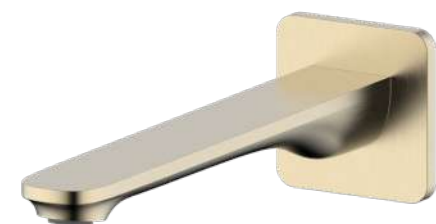

MIZU SILK SHOWER MIXER TAP
BRUSHED BRASS

MIZU SILK SHOWER MIXER TAP
BRUSHED NICKEL

MIZU SILK SHOWER MIXER TAP
BRUSHED GUNMETAL

MIZU SILK SHOWER MIXER TAP
MATTE BLACK

Gold

Tapware

**MIZU SILK WALL BASIN
BATH OUTLET**
BRUSHED BRASS