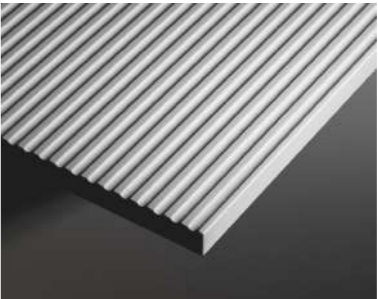

Gold Vanity Colour Options

Vanities

Gold Drawer Fronts Options

Vanities

MUNICH