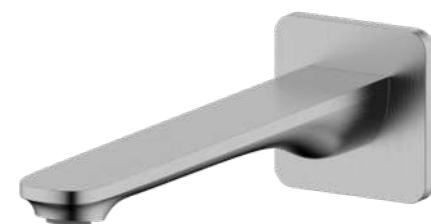

**MIZU SILK WALL BASIN
BATH OUTLET**
BRUSHED GUNMETAL