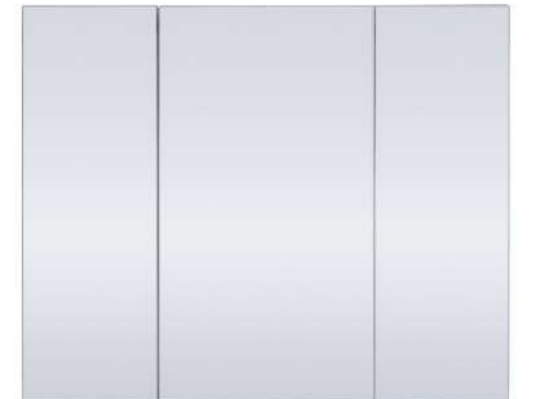

ST MICHEL DANTE MIRROR CABINET

Size:
900mm