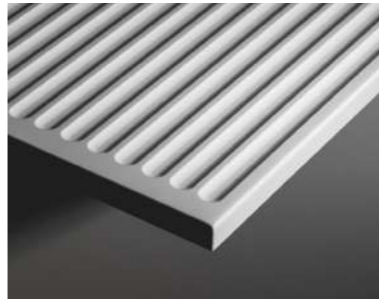

MANCHESTER