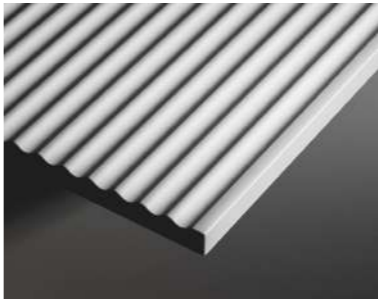

Gold Vanity Colour Options

Vanities

Gold Drawer Fronts Options

Vanities

PRAGUE