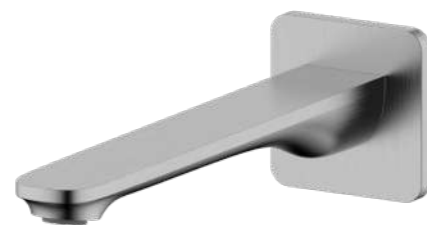

MIZU SILK SHOWER MIXER TAP
MATTE BLACK

Gold

Tapware

**MIZU SILK WALL BASIN
BATH OUTLET**
BRUSHED BRASS

**MIZU SILK WALL BASIN
BATH OUTLET**
BRUSHED NICKEL

**MIZU SILK WALL BASIN
BATH OUTLET**
BRUSHED GUNMETAL