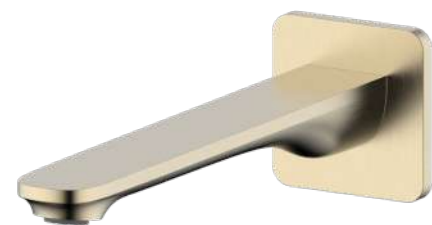

Gold

Tapware

**MIZU SILK WALL BASIN
BATH OUTLET**
BRUSHED BRASS