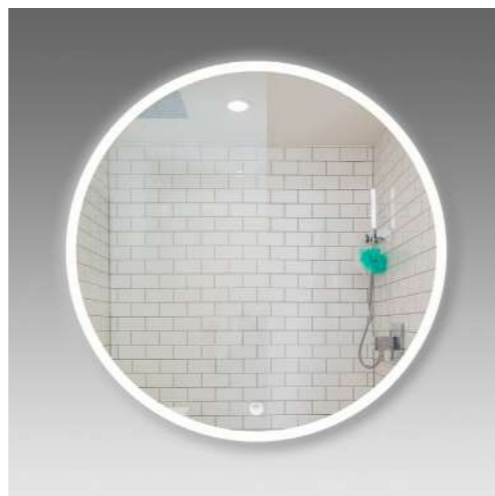

ROUND LED MIRROR W/ DEMISTER

Size: 900mm / 750mm / 500mm

Dream Big. Even In Smaller Spaces